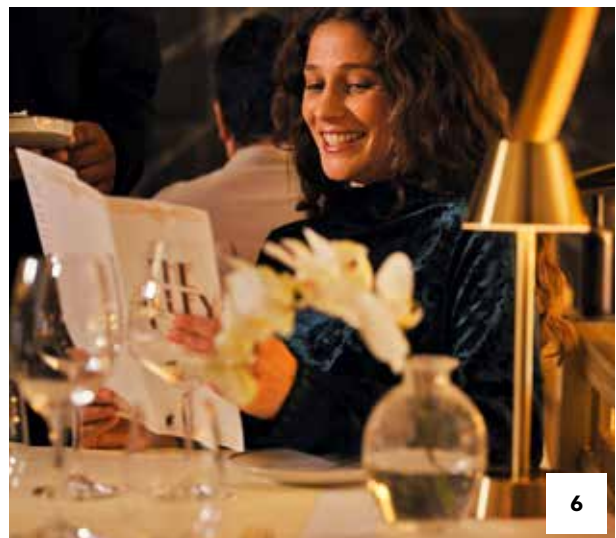

MATCHING COLOURS

PRODUCTS IN PICTURE:

- 1 **Tessuto Cream** Bio Dunisoft® 206365 | **Tessuto Cream** Dunicel® Slipcover 206317 | **Zelda Lamp Brass** 206423
- 2 **Tessuto Cream** Bio Dunisoft® 206365
- 3 **Tessuto Cream** Bio Dunisoft® 206365 | **Tessuto Cream** Bio Dunicel® Placemat 206354
- 4 **Tessuto Mint** Tissue Napkin 206340 | **Tessuto Mint** Bio Dunisoft® 40 cm 206367 | **Zelda Lamp Pistachio** 206421
- 5 **Tessuto Pink** Bio Dunisoft® 206366 | **Tessuto Pink** Dunicel® Tête-à-Tête 206325 | **Zelda Lamp Soft Pink** 206420
- 6 **Tessuto Cream** Bio Dunicel® Placemat 206354 | **Zelda Lamp Brass** 206423